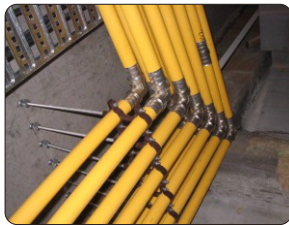

Office Building in Melbourne CBD

Project Reference For Gas