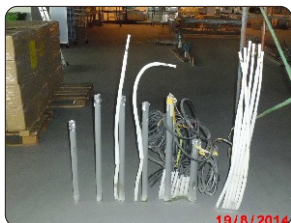

IKEA Store

Project Reference For Plumbing