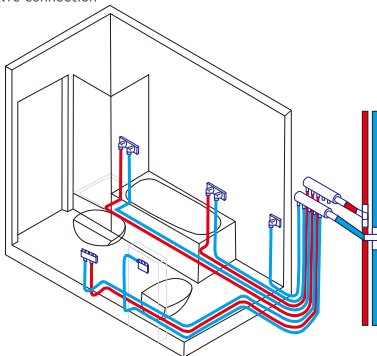

● Manifold installation

- Easy planning
- Simple determination of pressure loss and rating
- Low pressure losses
- No connection points underfloor
- Less fittings required
- Individual valve connection

● Tee installation

- Supplying several tappings with one pipe
- Less pipe required
- For renovation installation in existing slots
- Individual valve connections

Radisson Blu Hotel Port Elizabeth

Project Reference For Plumbing