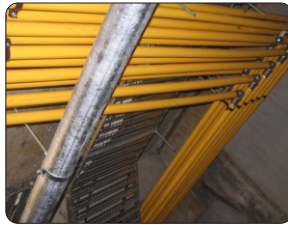

Office Building in Melbourne CBD

Project Reference For Gas