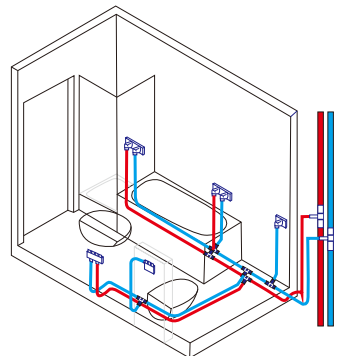

● Manifold installation

- Easy planning
- Simple determination of pressure loss and rating
- Low pressure losses
- No connection points underfloor
- Less fittings required
- Individual valve connection

● Tee installation

- Supplying several tappings with one pipe
- Less pipe required
- For renovation installation in existing slots
- Individual valve connections

Radisson Blu Hotel Port Elizabeth

Project Reference For Plumbing