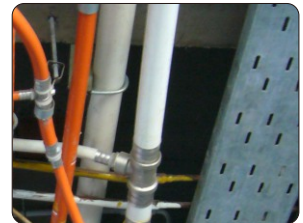

The Medistra Hospital

Project Reference For Plumbing