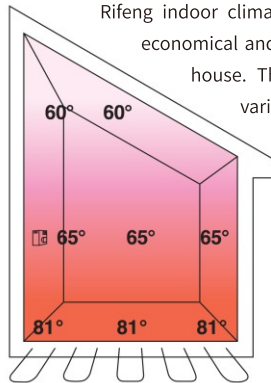

INDOOR CLIMATE SYSTEMS

Rifeng Underfloor Heating System-the Natural Choice

Imagine your body is surrounded by a cosy warmth that radiates up from the floor. Underfloor heating turns the floor into a large, gentle radiator a warm, friendly surface that warms your body and the objects in the room. Underfloor heating warms where it is needed: warm feet and cool head-just as the human body requires. It's not wasted up near the ceiling or lost to the outdoors whenever a window or door is opened. Underfloor heating system used to be luxury, but nowadays a convenience which can be taken for granted.