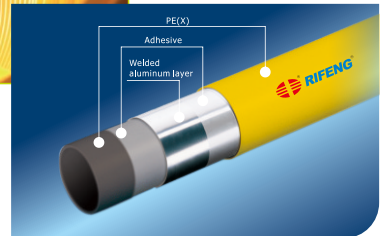

HSB Turning Torso

Project Reference For Plumbing

Project: HSB Turning Torso (skyscraper)

Country: Malmö, Sweden

Products: Multilayer pipes

GAS SYSTEMS

Approved and certified by SAI Global, SGS for gas distribution in homes and other buildings, Rifeng Gas System combines Rifeng Multilayer pipes, fittings, excellent components and installation tools.

The application of multilayer pipes is increasing year by year in many fields not only for residential but also in industry and engineering sites. By comparing with traditional pipe, the multilayer pipes have better airproof function and longer life span. The Rifeng multilayer pipe is a pipe generation that unites the advantages of plastic and metal pipe and offers a high degree of flexibility and toughness, coupled with high pressure and temperature resistance. The Rifeng multilayer pipe consists of an inner and outer layer in between which there is a layer of overlap-welded aluminum, and the three layers are made to form a permanent structure by means of special bonding layers.