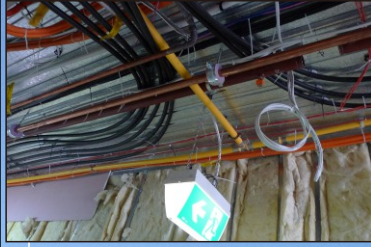

Project:
Infinity Tower

Country:
Brisbane
Australia

Products:
PE-PEXb
Gas Pipes

Infinity Tower

Project Reference For Gas