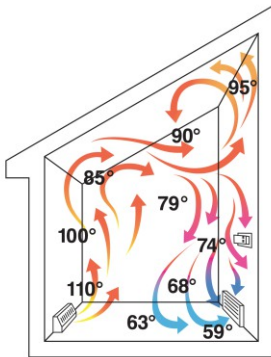

INDOOR CLIMATE SYSTEMS

Rifeng Underfloor Heating System-the Natural Choice